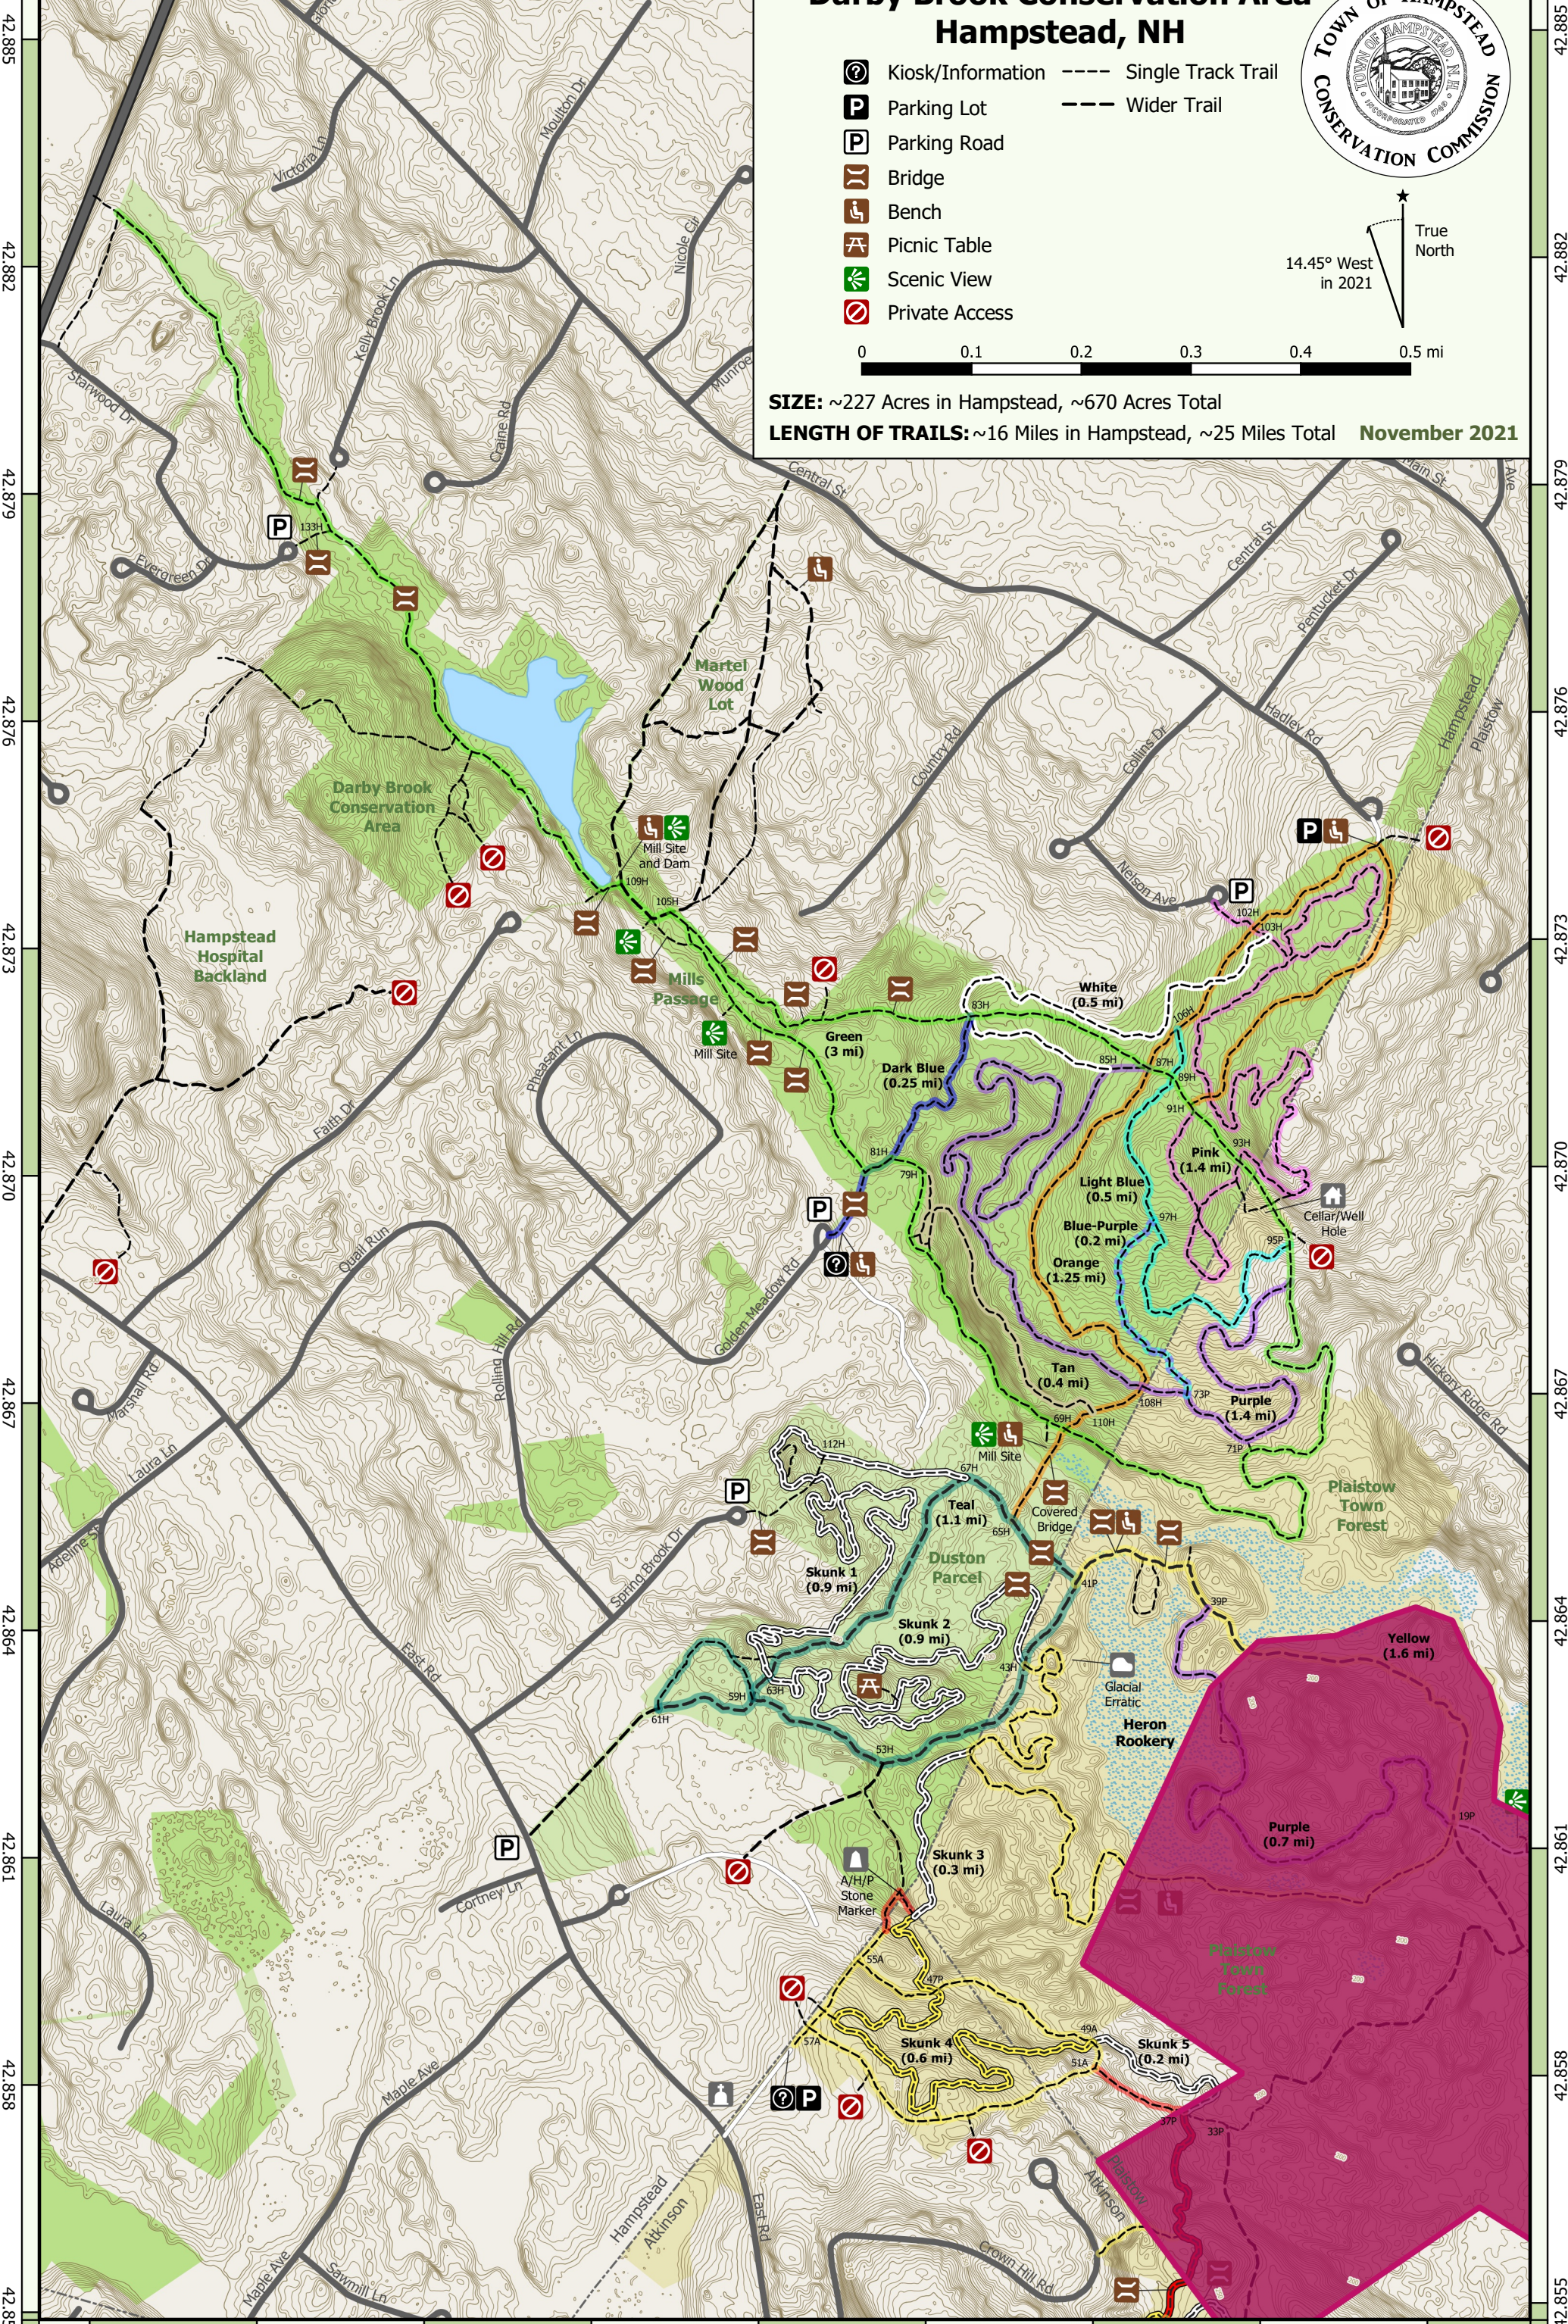

-71.151 -71.148 -71.145 -71.142 -71.139 -71.136 -71.133 -71.130 -71.127

Darby Brook Conservation Area Hampstead, NH

- Kiosk/Information
- Parking Lot
- Parking Road
- Bridge
- Bench
- Picnic Table
- Scenic View
- Private Access
- Single Track Trail
- Wider Trail

SIZE: ~227 Acres in Hampstead, ~670 Acres Total
LENGTH OF TRAILS: ~16 Miles in Hampstead, ~25 Miles Total **November 2021**

42.885
42.882
42.879
42.876
42.873
42.870
42.867
42.864
42.861
42.858
42.855

42.885
42.882
42.879
42.876
42.873
42.870
42.867
42.864
42.861
42.858
42.855

-71.151 -71.148 -71.145 -71.142 -71.139 -71.136 -71.133 -71.130 -71.127