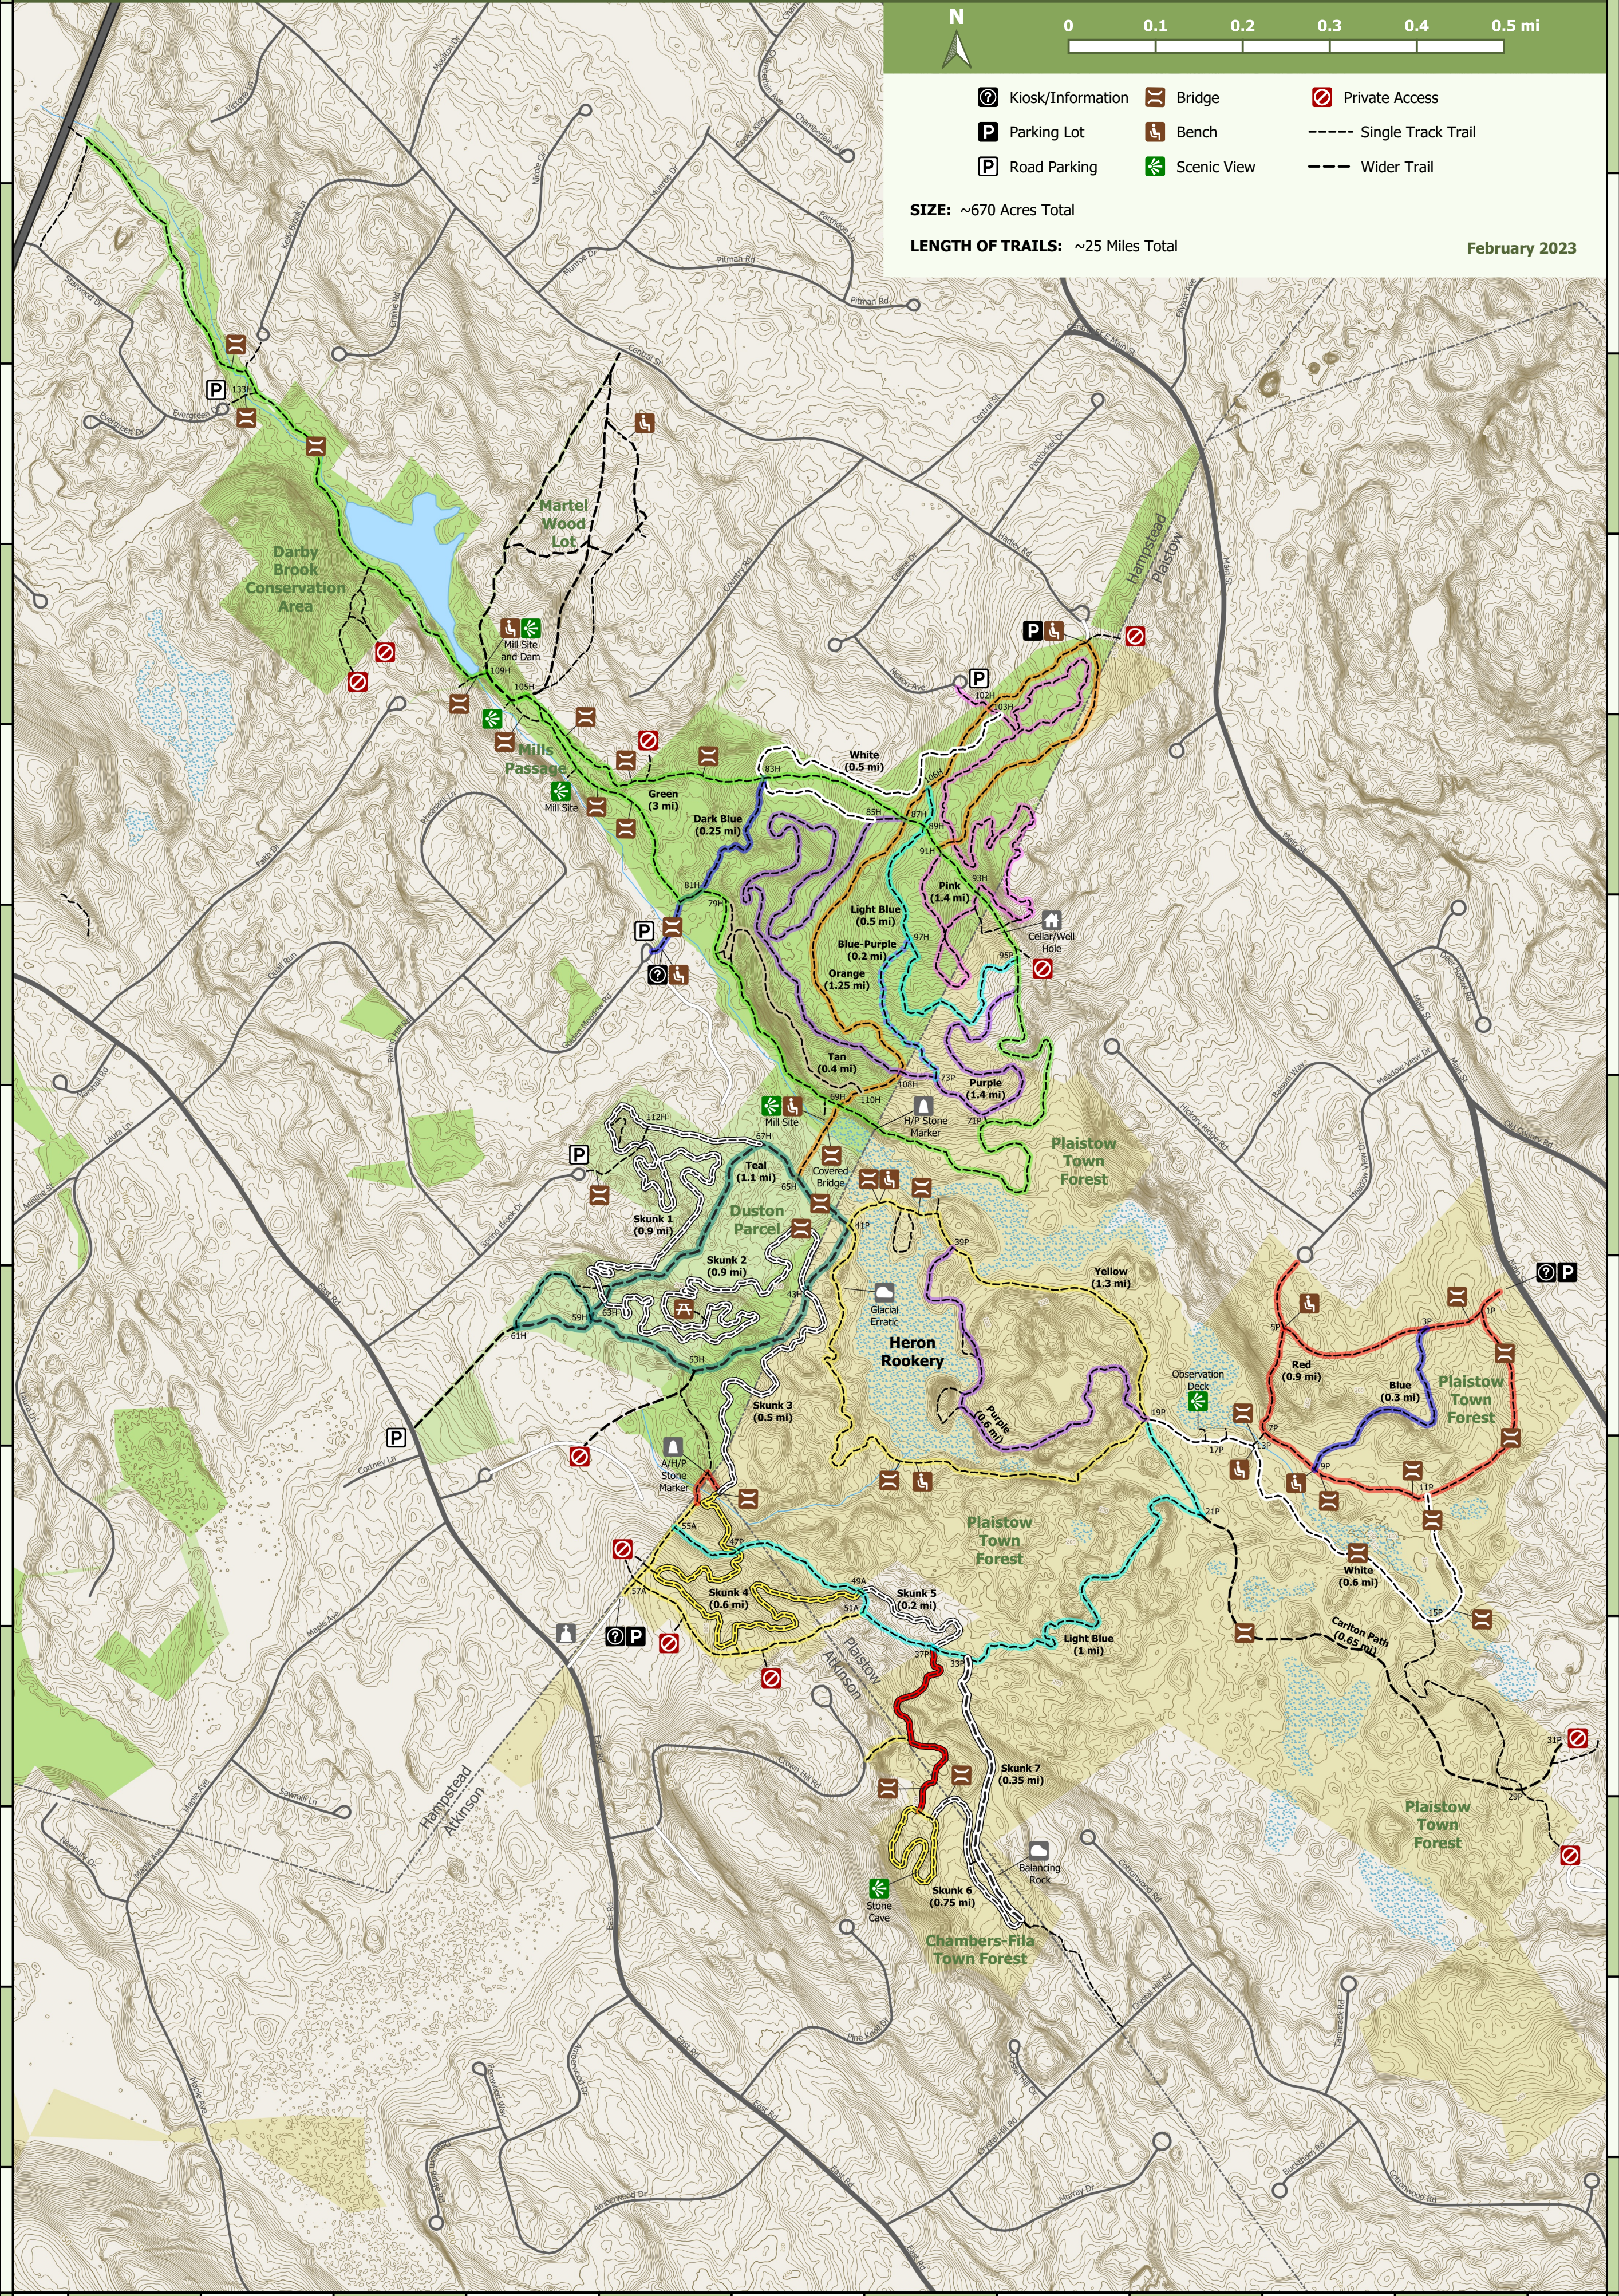

# Chambers-Fila Town Forest, Atkinson Darby Brook Conservation Area, Hampstead Plaistow Town Forest

- Kiosk/Information
- Bridge
- Private Access
- Parking Lot
- Bench
- Single Track Trail
- Road Parking
- Scenic View
- Wider Trail

SIZE: ~670 Acres Total

LENGTH OF TRAILS: ~25 Miles Total

February 2023

42.888  
42.885  
42.882  
42.879  
42.876  
42.873  
42.870  
42.867  
42.864  
42.861  
42.858  
42.855  
42.852  
42.849

42.888  
42.885  
42.882  
42.879  
42.876  
42.873  
42.870  
42.867  
42.864  
42.861  
42.858  
42.855  
42.852  
42.849

-71.151 -71.148 -71.145 -71.142 -71.139 -71.136 -71.133 -71.130 -71.127 -71.124 -71.121 -71.118